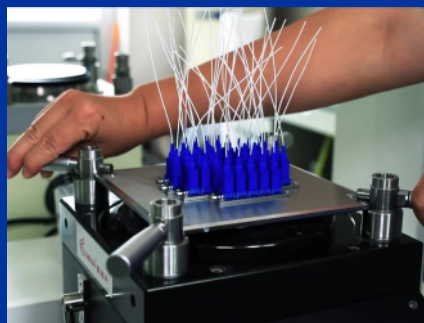

Zhuhai Exquadry Located in Hengqin New District,zhuhai City mainly focus on optical fiber connector, patch cord, cassette and patch panel design , tooling development , and manufacturing Provide one - stop service to customer . Exquadry have already built up mold,injection,CNC workshops at Cixi as an engineering center . Exquadry have also established 4 assembly production lines with capacity of 3 mio pcs/month in wengan city, Guizhou province . With two plants strategy make Exquadry more cost efficiency and quality guarantee to customer. The main product currently is:optical fiber connector (MPO, SC, LC, FC, ST),adapter (MPO SC, LC ,FC, ST) , MT / MPO ferrules , optical fiber patch cord optical fiber MPO cassette and patch panel.Exquadry is going to develop optical fiber terminal box and splitter from this year.

" excellent quality , competitive price , perfect service "
our Vision

grinding

Email : sales01@zqlinks.com
Handy/whatsapp/wechat : +86 135 9088 6766
Address : Building 1.No.833 Qin Hai East Road,
Hengqin New District ,zhuhai.City